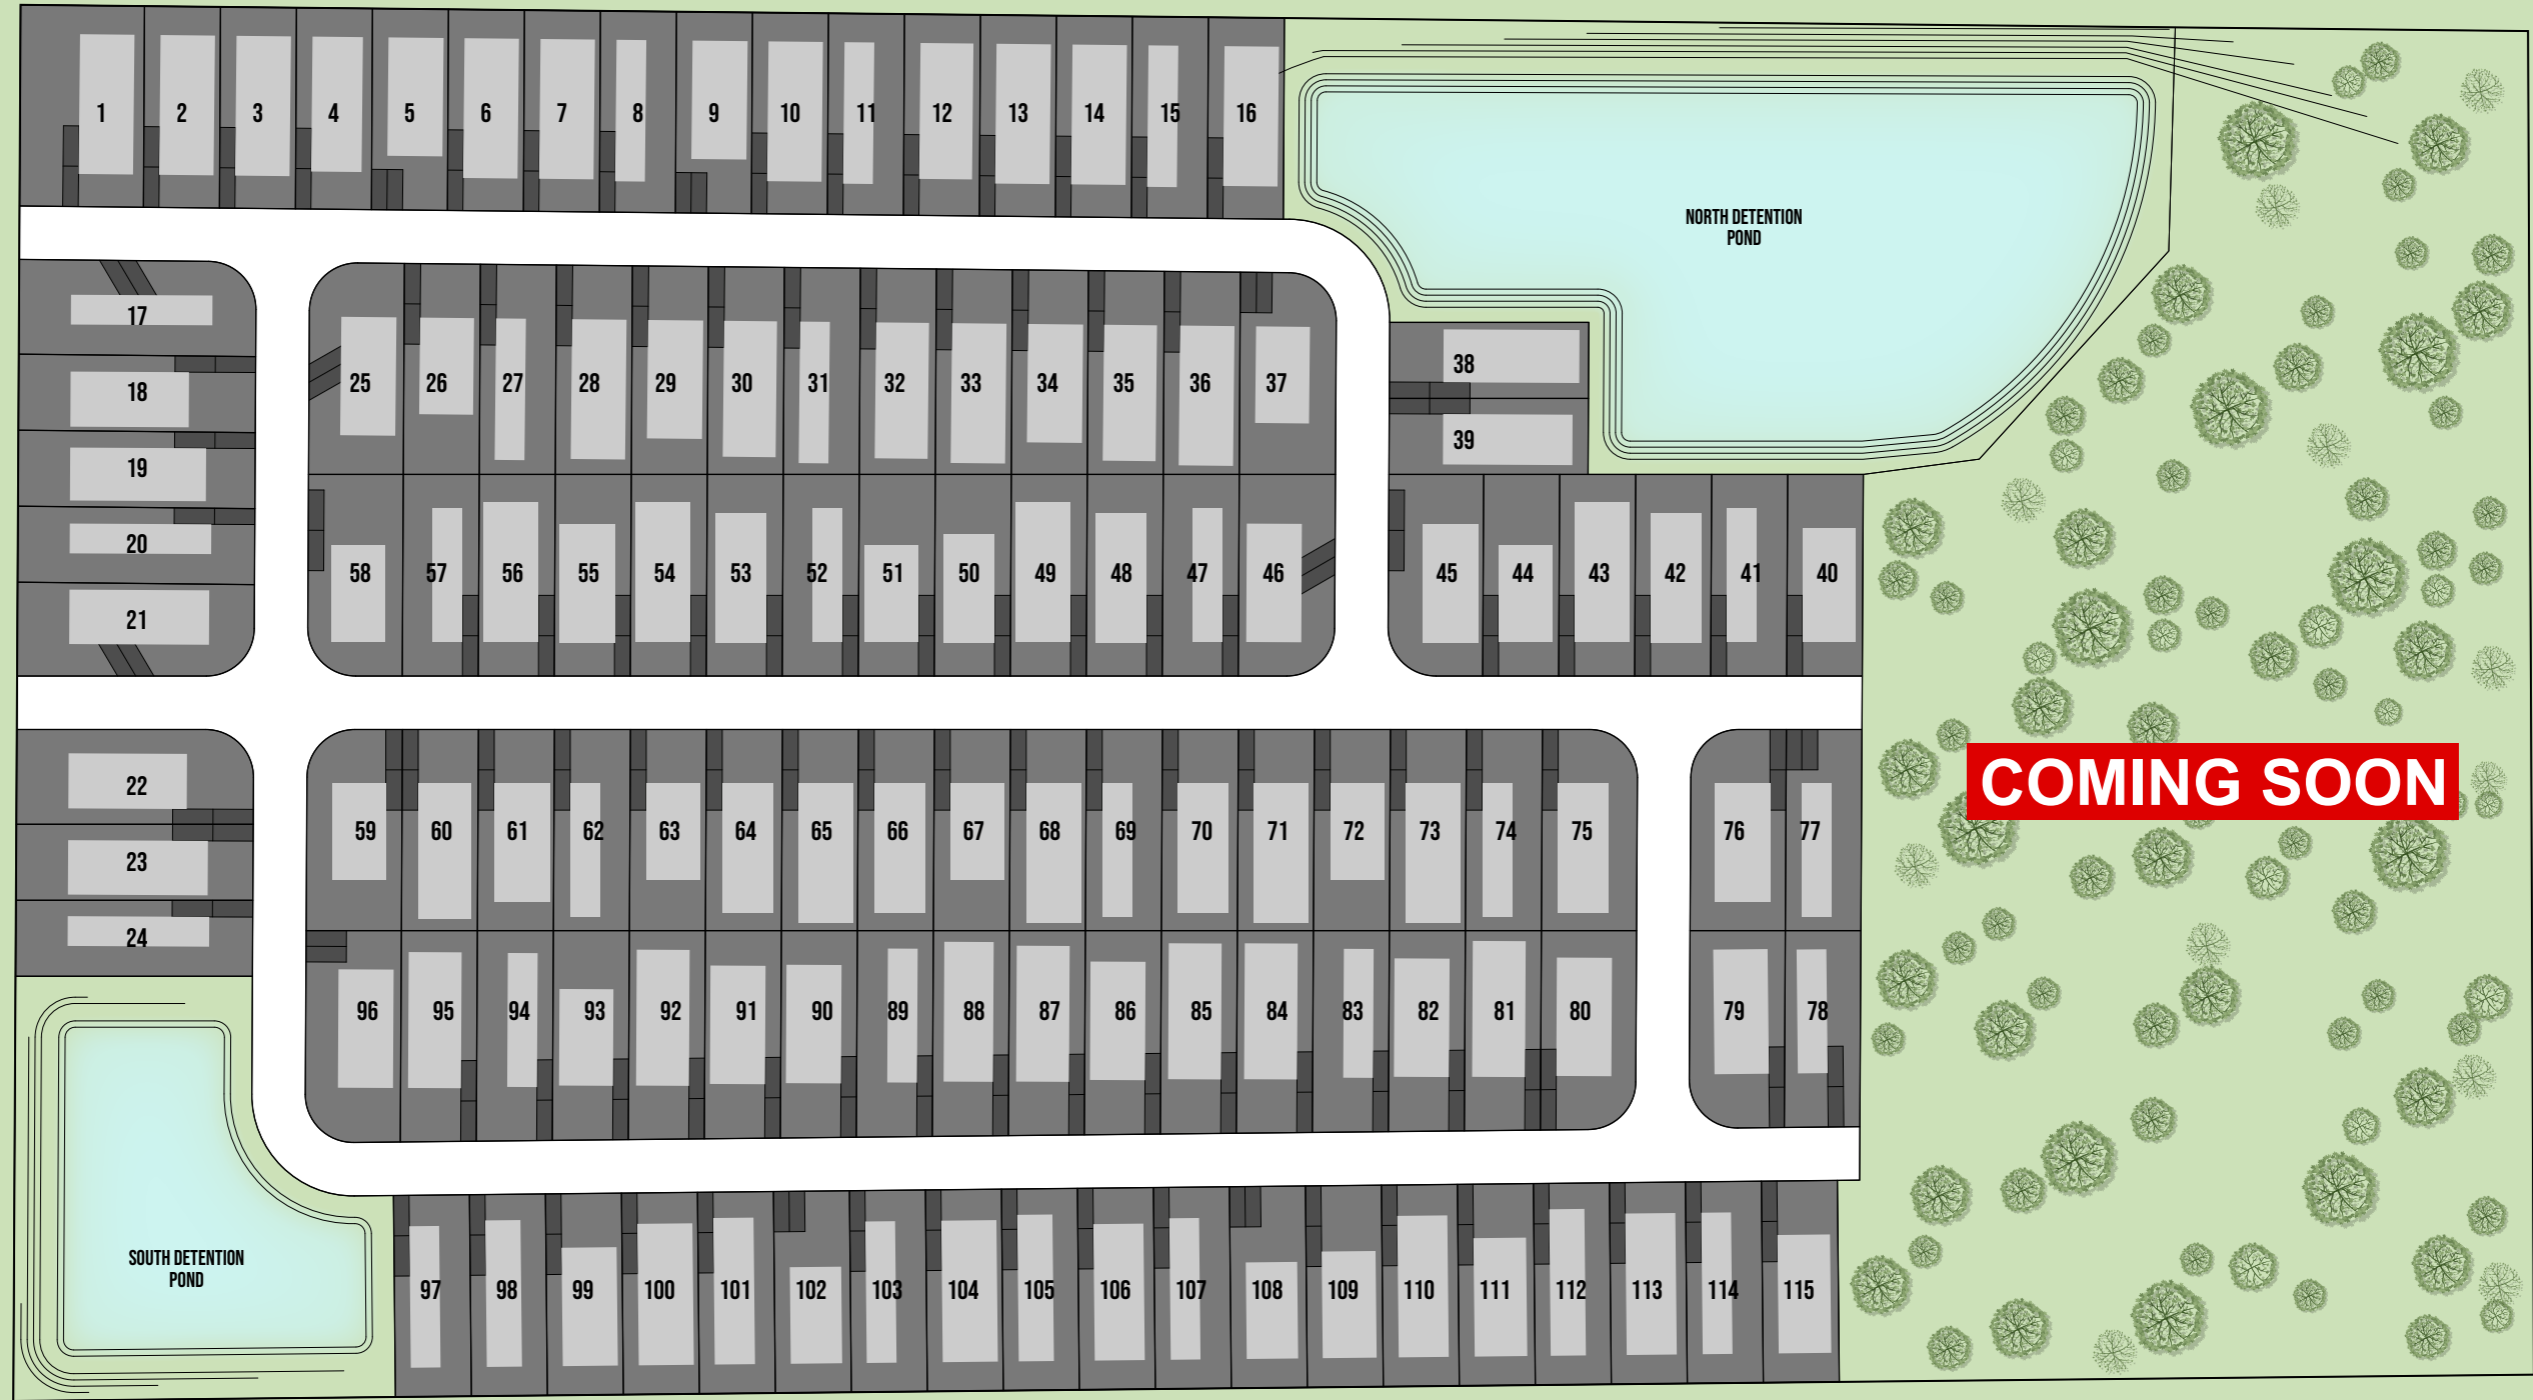

# THE GARDENS OF CORDELL OAKS MHC

THIS SITE PLAN INCLUDING MEASUREMENTS AND DIMENSIONS ARE APPROXIMATE AND FOR ILLUSTRATIVE PURPOSES ONLY. BOXBROWNIE.COM GIVES NO GUARANTEE, WARRANTY OR REPRESENTATION AS TO THE ACCURACY AND LAYOUT. ALL ENQUIRIES MUST BE DIRECTED TO THE AGENT, VENDOR OR PARTY REPRESENTING THE SITE PLAN.

**1313 MCKNIGHT RD, SEGUIN TX 78155**