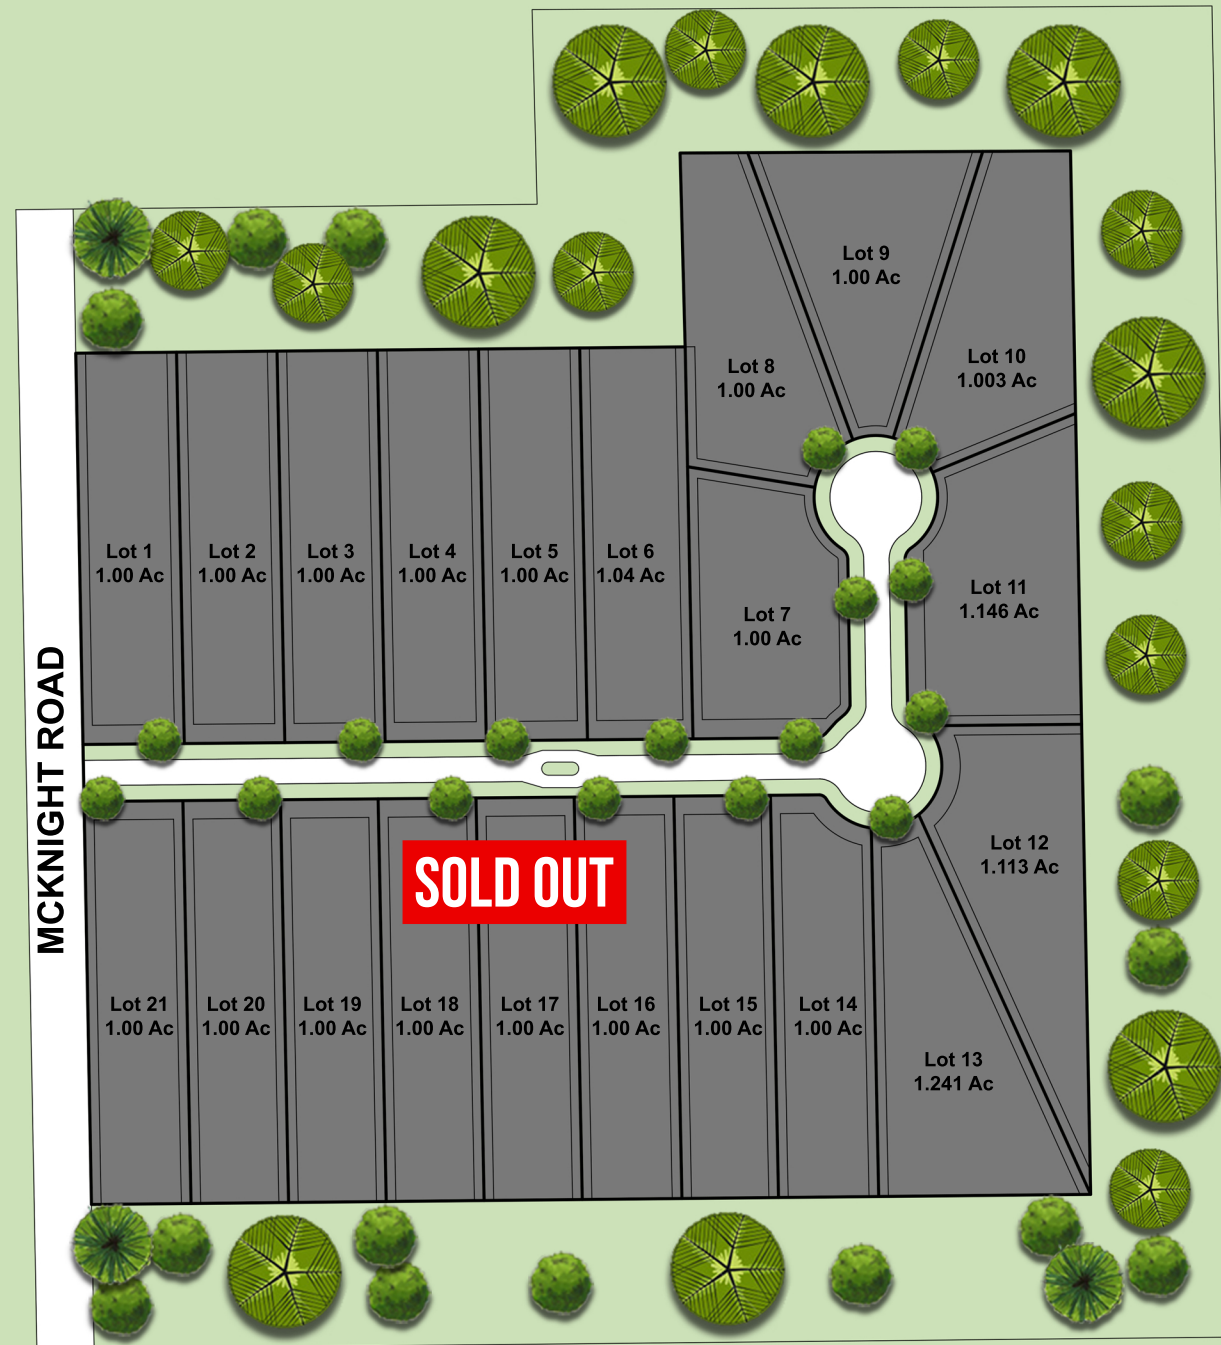

CORDELL OAKS

THIS SITE PLAN INCLUDING MEASUREMENTS AND DIMENSIONS ARE APPROXIMATE AND FOR ILLUSTRATIVE PURPOSES ONLY. BOXBROWNIE.COM GIVES NO GUARANTEE, WARRANTY OR REPRESENTATION AS TO THE ACCURACY AND LAYOUT. ALL ENQUIRIES MUST BE DIRECTED TO THE AGENT, VENDOR OR PARTY REPRESENTING THE SITE PLAN.

2475 MCKNIGHT RD, SEGUIN, TX 78155